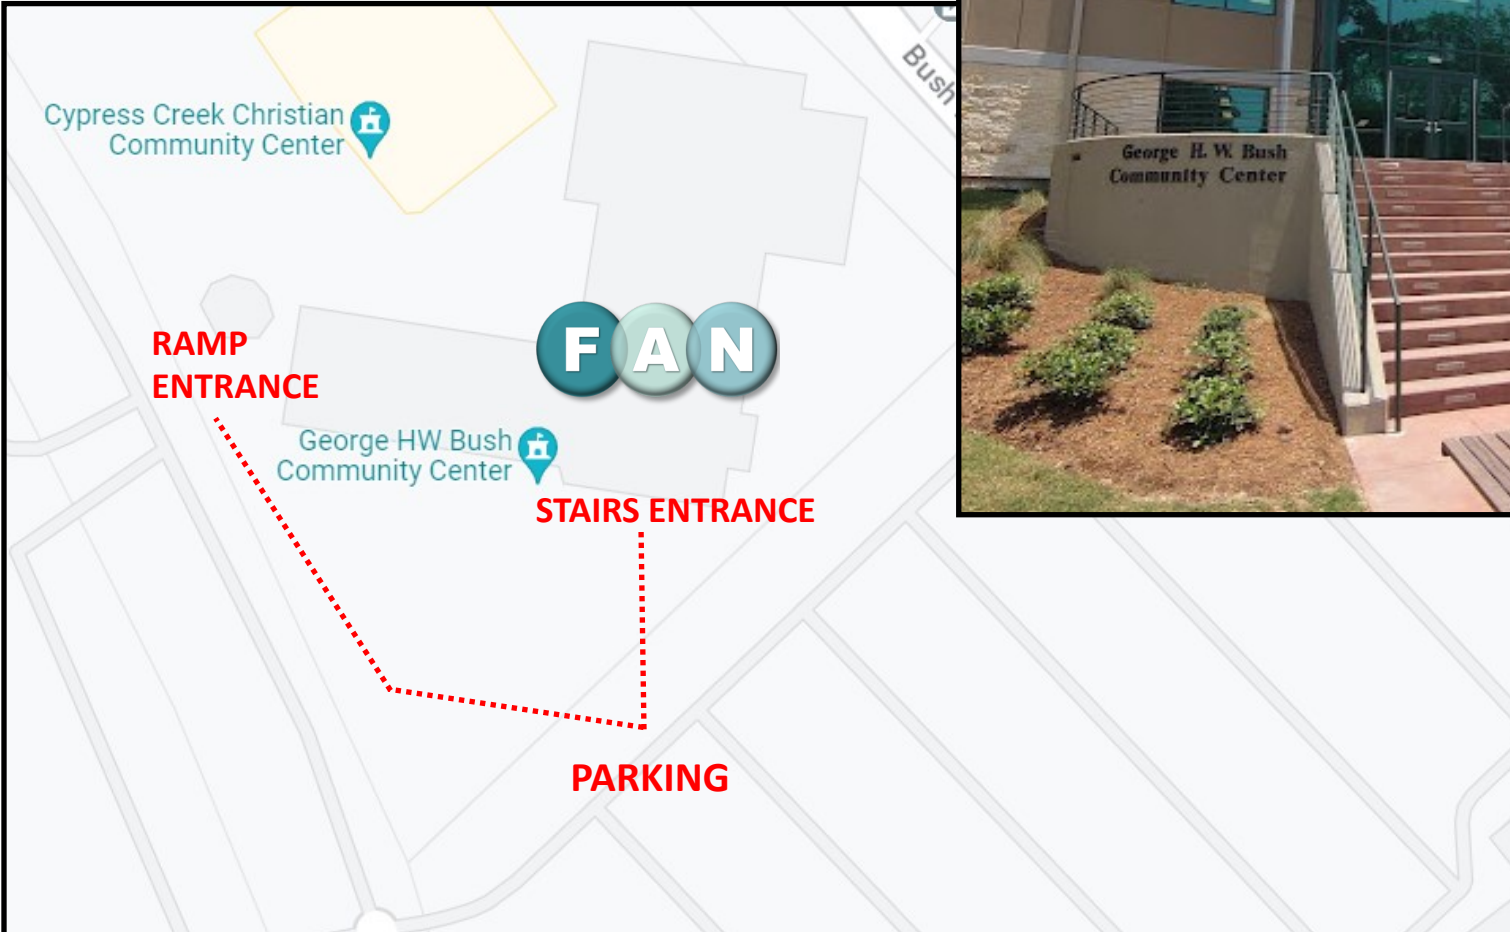

**GEORGE H.W. BUSH COMMUNITY CENTER
6827 CYPRESSWOOD DRIVE
SPRING, TEXAS 77379**

**FRONT VIEW AND STAIRS
ENTRANCE TO ENTER
GEORGE H.W. BUSH
COMMUNITY CENTER.**

**RAMP ENTRANCE IS ON THE
LEFT SIDE OF THE BUILDING.**