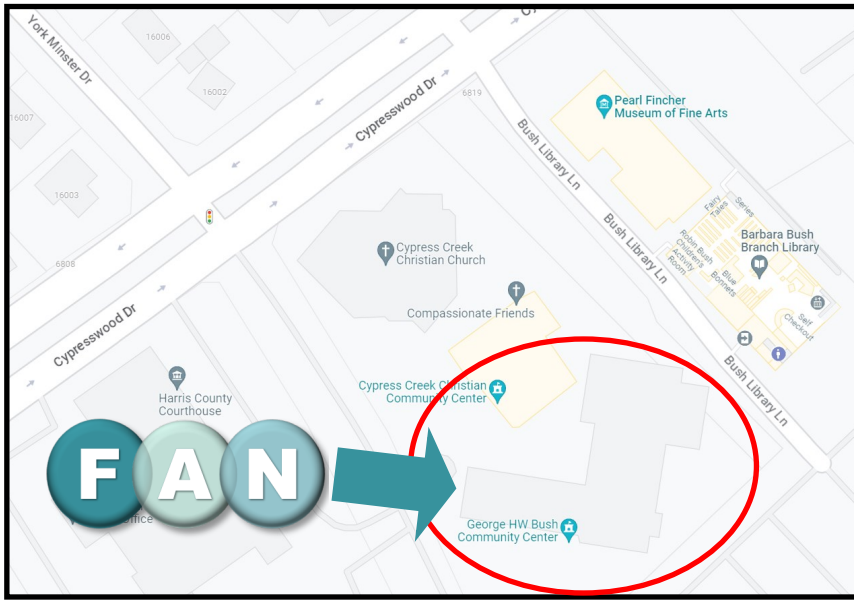

**GEORGE H.W. BUSH COMMUNITY CENTER
6827 CYPRESSWOOD DRIVE
SPRING, TEXAS 77379**

**FRONT VIEW AND STAIRS
ENTRANCE TO ENTER
GEORGE H.W. BUSH
COMMUNITY CENTER.**

**RAMP ENTRANCE IS ON THE
LEFT SIDE OF THE BUILDING.**